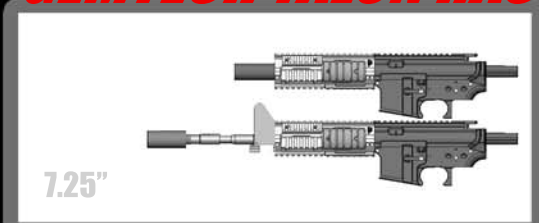

21 RAS RAIL **X 6** barrels **X Over 18** Silencers/ flashhiders
 = Over **2000** combinations

Noveske RAS

JP RIFLES RAS

DRAGON FIRE

GEMTECH TALON RAS

Daniel Defense Lite

Daniel Defense Omega

**Silencer
Flashhider / Gas Block**