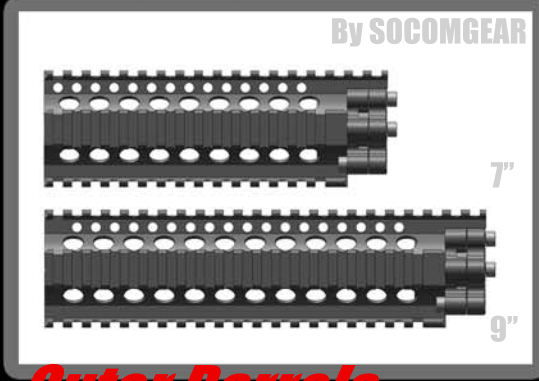

21 RAS RAIL **X 6** barrels **X Over 18** Silencers/ flashhiders
 = Over **2000** combinations

Noveske RAS

JP RIFLES RAS

DRAGON FIRE

GEMTECH TALON RAS

Daniel Defense Lite

Daniel Defense Omega

**Silencer
Flashhider / Gas Block**

Outer Barrels