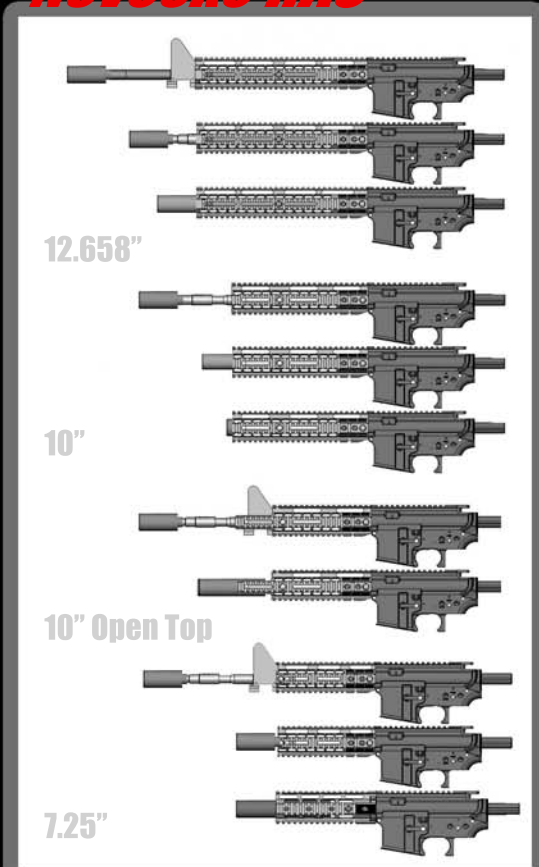

21 RAS RAIL **X 6** barrels **X Over 18** Silencers/ flashhiders
 = Over **2000** combinations

Noveske RAS

JP RIFLES RAS

DRAGON FIRE

GEMTECH TALON RAS

Daniel Defense Lite

Daniel Defense Omega

**Silencer
Flashhider / Gas Block**