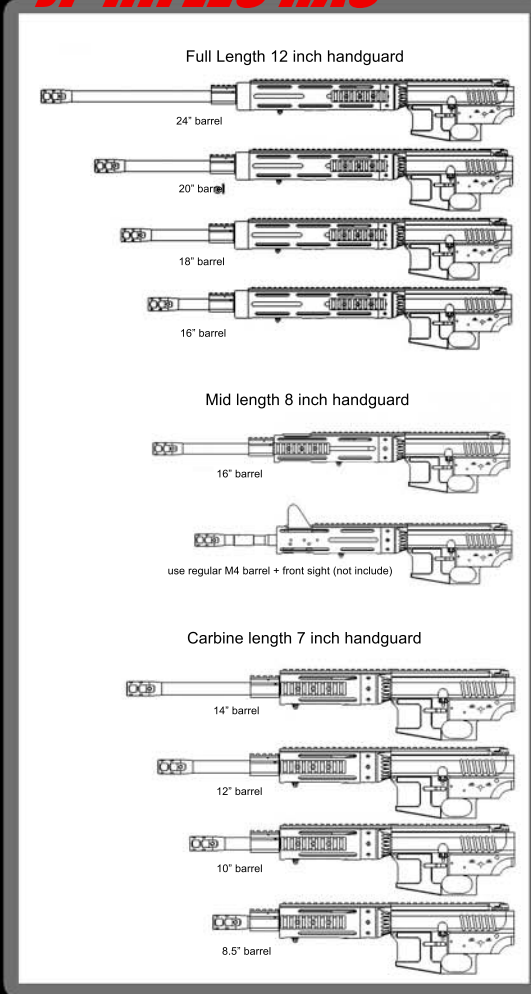

21 RAS RAIL **X 6** barrels **X Over 18** Silencers/ flashhiders
 = Over **2000** combinations

Noveske RAS

JP RIFLES RAS

DRAGON FIRE

GEMTECH TALON RAS

Daniel Defense Lite

Daniel Defense Omega

**Silencer
Flashhider / Gas Block**