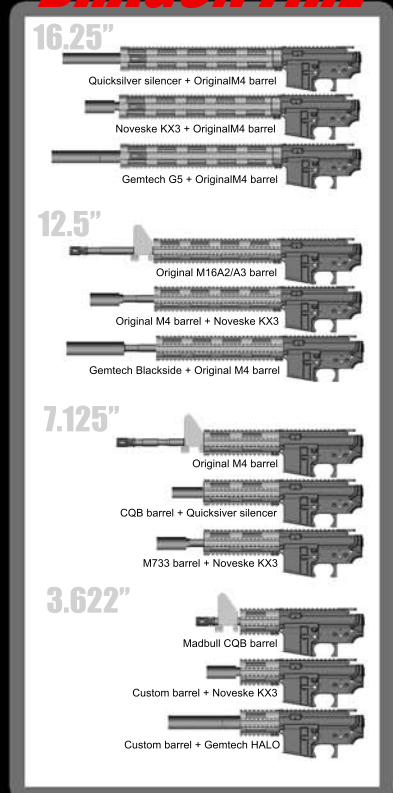

21 RAS RAIL **X 6** barrels **X Over 18** Silencers/ flashhiders
 = Over **2000** combinations

Noveske RAS

JP RIFLES RAS

DRAGON FIRE

GEMTECH TALON RAS

Daniel Defense Lite

Daniel Defense Omega

**Silencer
Flashhider / Gas Block**