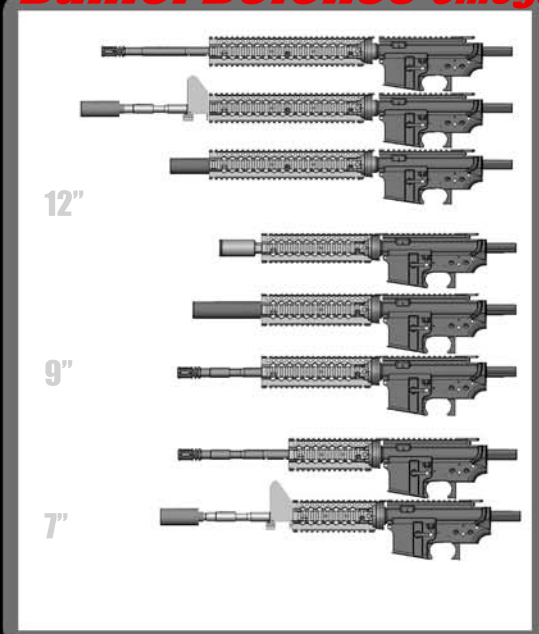

21 RAS RAIL **X 6** barrels **X Over 18** Silencers/ flashhiders
 = Over **2000** combinations

Noveske RAS

JP RIFLES RAS

DRAGON FIRE

GEMTECH TALON RAS

Daniel Defense Lite

Daniel Defense Omega

**Silencer
Flashhider / Gas Block**